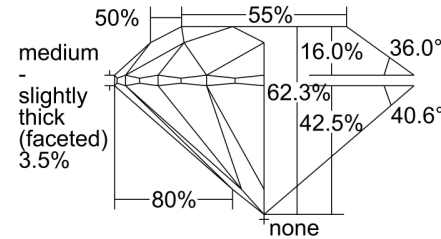

### GRADING RESULTS

Carat Weight ..... 1.40 carat

Color Grade ..... J

Clarity Grade ..... VS2

Cut Grade ..... Excellent

### PROPORTIONS

Profile to actual proportions