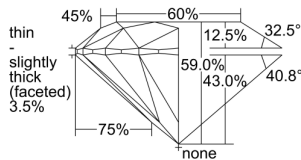

GIA®

FACSIMILE

GIA REPORT 3365531103

Verify this report at GIA.edu

GIA NATURAL DIAMOND DOSSIER®

November 03, 2020
GIA Report Number 3365531103
Shape and Cutting Style ..... Round Brilliant
Measurements ..... 5.78 - 5.81 x 3.42 mm

GRADING RESULTS

Carat Weight ..... 0.70 carat
Color Grade ..... D
Clarity Grade S11
Cut Grade ..... Excellent

ADDITIONAL GRADING INFORMATION

Polish ..... Excellent
Symmetry ..... Excellent
Fluorescence ..... Faint
Clarity Characteristics ..... Crystal, Feather
Inscription(s): GIA 3365531103

PROPORTIONS

Profile to actual proportions

GRADING SCALES

GIA COLOR SCALE	GIA CLARITY SCALE	GIA CUT SCALE
D	FLAWLESS	EXCELLENT
E	FLAWLESS	
F	INTERNALLY FLAWLESS	VERY GOOD
G	VVS₁	
H	VVS₂	GOOD
I	VS₁	
J	VS₂	FAIR
K	S1₁	
L	S1₂	POOR
M	I₁	
N	I₂	
O	I₃	
P		
Q		
R		
S		
T		
U		
V		
W		
X		
Y		
Z