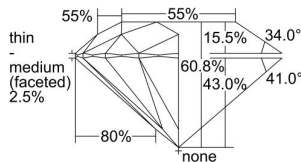

GIA®

FACSIMILE

GIA REPORT 1375505536

Verify this report at GIA.edu

GIA NATURAL DIAMOND DOSSIER®

February 09, 2021
GIA Report Number 1375505536
Shape and Cutting Style ..... Round Brilliant
Measurements ..... 5.78 - 5.82 x 3.53 mm

GRADING RESULTS

Carat Weight ..... 0.71 carat
Color Grade ..... E
Clarity Grade VVS1
Cut Grade ..... Excellent

ADDITIONAL GRADING INFORMATION

Polish ..... Excellent
Symmetry ..... Excellent
Fluorescence ..... None
Clarity Characteristics ..... Pinpoint, Chip
Inscription(s): GIA 1375505536

PROPORTIONS

Profile to actual proportions

GRADING SCALES

GIA COLOR SCALE	GIA CLARITY SCALE	GIA CUT SCALE	
D	FLAWLESS	EXCELLENT	
E	INTERNALLY FLAWLESS		
F		VVS₁	VERY GOOD
G	VVS₂		
H	VS₁	GOOD	
I	VS₂		
J	SI₁	FAIR	
K	SI₂		
L	I₁	POOR	
M			
N			
O	I₂		
P			
Q			
R	I₃		
S			
T			
U			
V			
W			
X			
Y			
Z