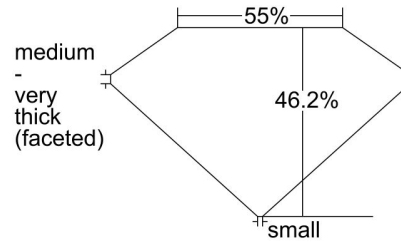

GIA NATURAL DIAMOND GRADING REPORT

March 20, 2019
 GIA Report Number 3325303106
 Shape and Cutting Style Heart Brilliant
 Measurements 6.70 x 7.31 x 3.38 mm

GRADING RESULTS

Carat Weight 1.06 carat
 Color Grade I
 Clarity Grade I1

ADDITIONAL GRADING INFORMATION

Polish Very Good
 Symmetry Good
 Fluorescence None
Comments: Additional twinning wisps, pinpoints, clouds and surface graining are not shown.

PROPORTIONS

Profile not to actual proportions

CLARITY CHARACTERISTICS

KEY TO SYMBOLS*

-  Twinning Wisp
-  Feather
-  Crystal
-  Cavity
-  Indented Natural
-  Extra Facet

* Red symbols denote internal characteristics (inclusions). Green or black symbols denote external characteristics (blemishes). Diagram is an approximate representation of the diamond, and symbols shown indicate type, position, and approximate size of clarity characteristics. All clarity characteristics may not be shown. Details of finish are not shown.