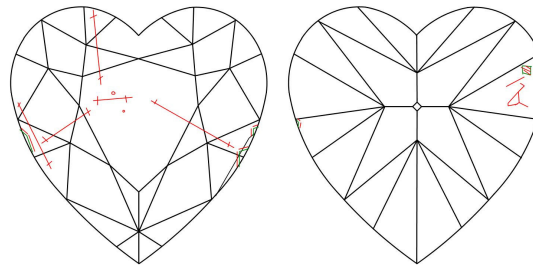

GIA NATURAL DIAMOND GRADING REPORT

March 20, 2019
 GIA Report Number 3325303106
 Shape and Cutting Style Heart Brilliant
 Measurements 6.70 x 7.31 x 3.38 mm

GRADING RESULTS

Carat Weight 1.06 carat
 Color Grade I
 Clarity Grade I1

ADDITIONAL GRADING INFORMATION

Polish Very Good
 Symmetry Good
 Fluorescence None
Comments: Additional twinning wisps, pinpoints, clouds and surface graining are not shown.

PROPORTIONS

Profile not to actual proportions

CLARITY CHARACTERISTICS

KEY TO SYMBOLS*

-  Twinning Wisp
-  Feather
-  Crystal
-  Cavity
-  Indented Natural
-  Extra Facet

* Red symbols denote internal characteristics (inclusions). Green or black symbols denote external characteristics (blemishes). Diagram is an approximate representation of the diamond, and symbols shown indicate type, position, and approximate size of clarity characteristics. All clarity characteristics may not be shown. Details of finish are not shown.