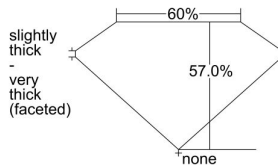

GIA®

FACSIMILE

GIA REPORT 1365995992

Verify this report at GIA.edu

GIA NATURAL DIAMOND DOSSIER®

December 18, 2020
GIA Report Number 1365995992
Shape and Cutting Style ..... Heart Brilliant
Measurements ..... 5.43 x 6.37 x 3.63 mm

GRADING RESULTS

Carat Weight ..... 0.71 carat
Color Grade ..... H
Clarity Grade SI1

ADDITIONAL GRADING INFORMATION

Polish ..... Excellent
Symmetry ..... Excellent
Fluorescence ..... None
Clarity Characteristics ..... Cloud, Crystal
Inscription(s): GIA 1365995992

PROPORTIONS

Profile not to actual proportions

GRADING SCALES

GIA COLOR SCALE		GIA CLARITY SCALE			
COLORLESS	D	VERY VERY SLIGHTLY INCLUDED	FLAWLESS		
	E		INTERNALLY FLAWLESS		
	F	VERY SLIGHTLY INCLUDED	VVS₁		
	G		VVS₂		
	H		VS₁		
	NEAR COLORLESS	I	SLIGHTLY INCLUDED	VS₂	
		J		SI₁	
		FAINT	K	INCLUDED	SI₂
			L		I₁
			M		I₂
VERT LIGHT			N	INCLUDED	I₃
			O		
			P		
	Q				
LIGHT	R				
	S				
	T				
	U				
	V				
	Z