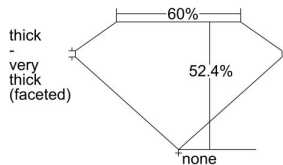

GIA®

FACSIMILE

GIA REPORT 5316823243

Verify this report at GIA.edu

GIA NATURAL DIAMOND DOSSIER®

January 31, 2019
GIA Report Number 5316823243
Shape and Cutting Style ..... Heart Brilliant
Measurements ..... 6.28 x 6.74 x 3.53 mm

GRADING RESULTS

Carat Weight ..... 0.90 carat
Color Grade ..... H
Clarity Grade S11

ADDITIONAL GRADING INFORMATION

Polish ..... Very Good
Symmetry ..... Very Good
Fluorescence ..... Faint
Clarity Characteristics..... Twinning Wisp
Inscription(s): GIA 5316823243

PROPORTIONS

Profile not to actual proportions

GRADING SCALES

GIA COLOR SCALE		GIA CLARITY SCALE			
COLORLESS	D	VERY VERY SLIGHTLY INCLUDED	FLAWLESS		
	E		INTERNALLY FLAWLESS		
	F	VERY SLIGHTLY INCLUDED	VVS₁		
	G		VVS₂		
	H		VS₁		
	NEAR COLORLESS	I	SLIGHTLY INCLUDED	VS₂	
		J		S1₁	
		FAINT	K	INCLUDED	S1₂
			L		I₁
			M		I₂
VERT LIGHT	N		INCLUDED	I₃	
	O				
	P				
	Q				
	R				
LIGHT	S				
	T				
	U				
	V				
	Z