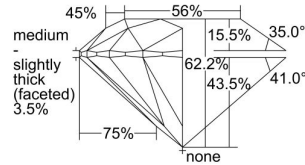

GIA®

FACSIMILE

GIA REPORT 2376584050

Verify this report at GIA.edu

GIA NATURAL DIAMOND DOSSIER®

February 11, 2021
GIA Report Number 2376584050
Shape and Cutting Style ..... Round Brilliant
Measurements ..... 4.62 - 4.65 x 2.88 mm

GRADING RESULTS

Carat Weight ..... 0.38 carat
Color Grade ..... H
Clarity Grade S11
Cut Grade ..... Excellent

ADDITIONAL GRADING INFORMATION

Polish ..... Excellent
Symmetry ..... Excellent
Fluorescence ..... Faint
Clarity Characteristics ..... Feather
Inscription(s): GIA 2376584050

PROPORTIONS

Profile to actual proportions