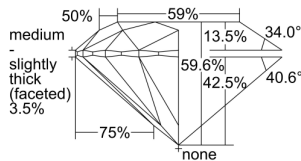

GIA®

FACSIMILE

GIA REPORT 1369908516

Verify this report at GIA.edu

GIA NATURAL DIAMOND DOSSIER®

December 16, 2020
GIA Report Number 1369908516
Shape and Cutting Style ..... Round Brilliant
Measurements ..... 5.34 - 5.36 x 3.19 mm

GRADING RESULTS

Carat Weight ..... 0.56 carat
Color Grade ..... H
Clarity Grade S11
Cut Grade ..... Excellent

ADDITIONAL GRADING INFORMATION

Polish ..... Very Good
Symmetry ..... Excellent
Fluorescence ..... Faint
Clarity Characteristics ..... Crystal, Cloud, Feather
Inscription(s): GIA 1369908516

PROPORTIONS

Profile to actual proportions

GRADING SCALES

GIA COLOR SCALE	GIA CLARITY SCALE	GIA CUT SCALE	
D	FLAWLESS	EXCELLENT	
E	INTERNALLY FLAWLESS		
F		VVS₁	VERY GOOD
G	VVS₂		
H	VS₁	GOOD	
I	VS₂		
J	S1₁	FAIR	
K	S1₂		
L	I₁	POOR	
M	I₂		
N	I₃		
O			
P			
Q			
R			
S			
T			
U			
V			
W			
X			
Y			
Z