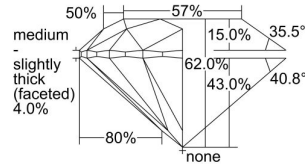

GIA®

FACSIMILE

GIA REPORT 2376145149

Verify this report at GIA.edu

GIA NATURAL DIAMOND DOSSIER®

January 04, 2021
GIA Report Number 2376145149
Shape and Cutting Style ..... Round Brilliant
Measurements ..... 5.66 - 5.69 x 3.52 mm

GRADING RESULTS

Carat Weight ..... 0.70 carat
Color Grade ..... F
Clarity Grade S11
Cut Grade ..... Excellent

ADDITIONAL GRADING INFORMATION

Polish ..... Excellent
Symmetry ..... Excellent
Fluorescence ..... Faint
Clarity Characteristics ..... Crystal, Feather
Inscription(s): GIA 2376145149

PROPORTIONS

Profile to actual proportions

GRADING SCALES

GIA COLOR SCALE	GIA CLARITY SCALE	GIA CUT SCALE	
D	FLAWLESS	EXCELLENT	
E	INTERNALLY FLAWLESS		
F		VVS₁	VERY GOOD
G	VVS₂		
H	VS₁	GOOD	
I	VS₂		
J	S1₁	FAIR	
K	S1₂		
L	I₁	POOR	
M	I₂		
N	I₃		
O			
P			
Q			
R			
S			
T			
U			
V			
W			
X			
Y			
Z