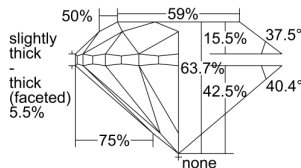

GIA®

FACSIMILE

GIA REPORT 6382266931

Verify this report at GIA.edu

GIA NATURAL DIAMOND DOSSIER®

April 03, 2021
GIA Report Number 6382266931
Shape and Cutting Style ..... Round Brilliant
Measurements ..... 4.91 - 4.98 x 3.15 mm

GRADING RESULTS

Carat Weight ..... 0.50 carat
Color Grade ..... G
Clarity Grade VS2
Cut Grade ..... Very Good

ADDITIONAL GRADING INFORMATION

Polish ..... Excellent
Symmetry ..... Very Good
Fluorescence ..... Medium Blue
Clarity Characteristics..... Crystal, Indented Natural
Inscription(s): GIA 6382266931

PROPORTIONS

Profile to actual proportions