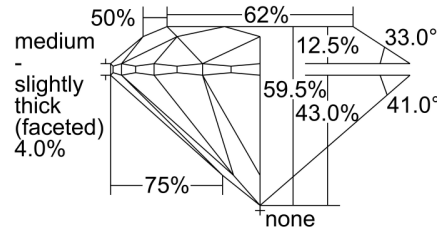

GIA NATURAL DIAMOND GRADING REPORT

December 05, 2020  
 GIA Report Number ..... 6214315700  
 Shape and Cutting Style ..... Round Brilliant  
 Measurements ..... 6.48 - 6.49 x 3.86 mm

GRADING RESULTS

Carat Weight ..... 1.00 carat  
 Color Grade ..... G  
 Clarity Grade ..... SI2  
 Cut Grade ..... Excellent

PROPORTIONS

Profile to actual proportions

CLARITY CHARACTERISTICS

KEY TO SYMBOLS\*

- Feather
- Crystal
- Knot
- Needle
- Indented Natural
- Natural

\* Red symbols denote internal characteristics (inclusions). Green or black symbols denote external characteristics (blemishes). Diagram is an approximate representation of the diamond, and symbols shown indicate type, position, and approximate size of clarity characteristics. All clarity characteristics may not be shown. Details of finish are not shown.