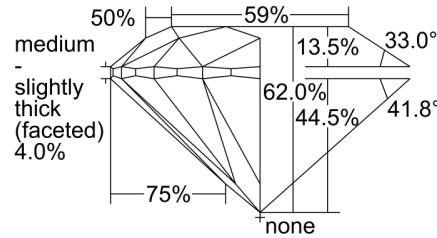

GIA DIAMOND GRADING REPORT

April 14, 2015  
 GIA Report Number ..... 6192843781  
 Shape and Cutting Style ..... Round Brilliant  
 Measurements ..... 8.10 - 8.15 x 5.03 mm

GRADING RESULTS

Carat Weight ..... 2.04 carat  
 Color Grade ..... G  
 Clarity Grade ..... SI2  
 Cut Grade ..... Excellent

PROPORTIONS

Profile to actual proportions

CLARITY CHARACTERISTICS

KEY TO SYMBOLS\*

- Crystal
- ⊗ Cloud
- ~ Feather
- \\ Needle

\* Red symbols denote internal characteristics (inclusions). Green or black symbols denote external characteristics (blemishes). Diagram is an approximate representation of the diamond, and symbols shown indicate type, position, and approximate size of clarity characteristics. All clarity characteristics may not be shown. Details of finish are not shown.