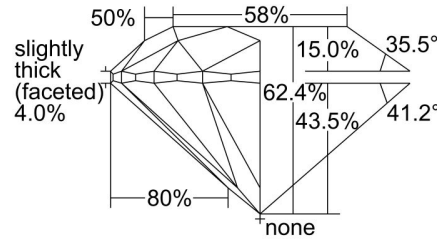

GIA NATURAL DIAMOND GRADING REPORT

March 01, 2021
 GIA Report Number 6372838847
 Shape and Cutting Style Round Brilliant
 Measurements 6.37 - 6.40 x 3.99 mm

GRADING RESULTS

Carat Weight 1.01 carat
 Color Grade G
 Clarity Grade SI2
 Cut Grade Excellent

ADDITIONAL GRADING INFORMATION

Polish Excellent
 Symmetry Excellent
 Fluorescence Faint
 Inscription(s): GIA 6372838847
 Comments: Pinpoints are not shown.

PROPORTIONS

Profile to actual proportions

CLARITY CHARACTERISTICS

KEY TO SYMBOLS*

- Crystal
- ◡ Indented Natural

* Red symbols denote internal characteristics (inclusions). Green or black symbols denote external characteristics (blemishes). Diagram is an approximate representation of the diamond, and symbols shown indicate type, position, and approximate size of clarity characteristics. All clarity characteristics may not be shown. Details of finish are not shown.