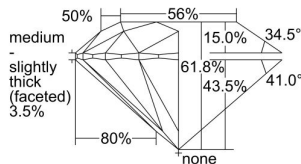

GIA®

FACSIMILE

GIA REPORT 6375469841

Verify this report at GIA.edu

GIA NATURAL DIAMOND DOSSIER®

February 19, 2021
GIA Report Number 6375469841
Shape and Cutting Style ..... Round Brilliant
Measurements ..... 5.83 - 5.87 x 3.61 mm

GRADING RESULTS

Carat Weight ..... 0.75 carat
Color Grade ..... J
Clarity Grade VS2
Cut Grade ..... Excellent

ADDITIONAL GRADING INFORMATION

Polish ..... Excellent
Symmetry ..... Excellent
Fluorescence ..... Faint
Clarity Characteristics ..... Feather, Crystal
Inscription(s): GIA 6375469841

PROPORTIONS

Profile to actual proportions

GRADING SCALES

GIA COLOR SCALE	GIA CLARITY SCALE	GIA CUT SCALE	
D	FLAWLESS	EXCELLENT	
E	INTERNALLY FLAWLESS		
F		VVS₁	VERY GOOD
G	VVS₂		
H	VS₁	GOOD	
I	VS₂		
J	SI₁	FAIR	
K	SI₂		
L	I₁	POOR	
M			
N			
O	I₂		
P			
Q	I₃		
R			
S			
T			
U			
V			
W			
X			
Y			
Z