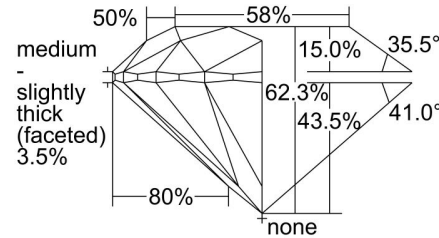

### GRADING RESULTS

Carat Weight ..... 1.80 carat

Color Grade ..... I

Clarity Grade ..... SI1

Cut Grade ..... Excellent

### PROPORTIONS

Profile to actual proportions

### CLARITY CHARACTERISTICS