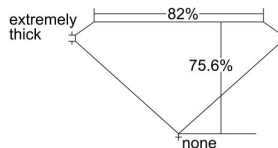

GIA®

FACSIMILE

GIA REPORT 6203558188

Verify this report at GIA.edu

GIA NATURAL DIAMOND DOSSIER®

August 30, 2019
GIA Report Number 6203558188
Shape and Cutting Style ..... Square Modified Brilliant
Measurements ..... 4.92 x 4.73 x 3.58 mm

GRADING RESULTS

Carat Weight ..... 0.77 carat
Color Grade ..... G
Clarity Grade SI1

ADDITIONAL GRADING INFORMATION

Polish ..... Very Good
Symmetry ..... Fair
Fluorescence ..... None
Clarity Characteristics..... Crystal, Cloud, Cavity, Feather
Inscription(s): GIA 6203558188

PROPORTIONS

Profile not to actual proportions

GRADING SCALES

GIA COLOR SCALE		GIA CLARITY SCALE			
COLORLESS	D	VERY VERY SLIGHTLY INCLUDED	FLAWLESS		
	E		INTERNALLY FLAWLESS		
	F	VERY SLIGHTLY INCLUDED	VVS₁		
	G		VVS₂		
	H		VS₁		
	NEAR COLORLESS	I	SLIGHTLY INCLUDED	VS₂	
		J		SI₁	
		FAINT	K	INCLUDED	SI₂
			L		I₁
			M		I₂
VERT LIGHT	N	LIGHT	I₃		
	O				
	P				
	Q				
	R