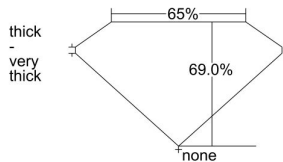

GIA®

FACSIMILE

GIA REPORT 6375535873

Verify this report at GIA.edu

GIA NATURAL DIAMOND DOSSIER®

February 06, 2021
GIA Report Number 6375535873
Shape and Cutting Style ..... **Cut-Cornered Rectangular Modified Brilliant**
Measurements ..... 6.01 x 4.85 x 3.35 mm

GRADING RESULTS

Carat Weight ..... 0.90 carat
Color Grade I
Clarity Grade VS2

ADDITIONAL GRADING INFORMATION

Polish ..... Excellent
Symmetry ..... Very Good
Fluorescence ..... None
Clarity Characteristics ..... Cloud, Crystal
Inscription(s): GIA 6375535873

PROPORTIONS

Profile not to actual proportions

GRADING SCALES

GIA COLOR SCALE		GIA CLARITY SCALE			
COLORLESS	D	VERY VERY SLIGHTLY INCLUDED	FLAWLESS		
	E		INTERNALLY FLAWLESS		
	F		VVS₁		
	NEAR COLORLESS	G	VERY SLIGHTLY INCLUDED	VVS₂	
		H		VS₁	
		FANT	I	SLIGHTLY INCLUDED	VS₂
			J		SI₁
	LIGHT		K	INCLUDED	SI₂
			L		I₁
		M	I₂		
N		NOT GRADED	I₃		
O					
P					
Q					
R					
S					
T					
U					
V					
W					
X					
Y					
Z