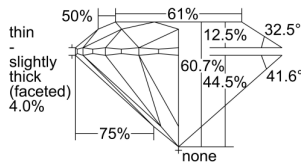

GIA®

FACSIMILE

GIA REPORT 6342812180

Verify this report at GIA.edu

GIA NATURAL DIAMOND DOSSIER®

February 04, 2020
GIA Report Number 6342812180
Shape and Cutting Style ..... Round Brilliant
Measurements ..... 6.22 - 6.26 x 3.79 mm

GRADING RESULTS

Carat Weight ..... 0.90 carat
Color Grade I
Clarity Grade S11
Cut Grade ..... Excellent

ADDITIONAL GRADING INFORMATION

Polish ..... Excellent
Symmetry ..... Excellent
Fluorescence ..... Faint
Clarity Characteristics..... Crystal, Indented Natural
Inscription(s): GIA 6342812180

PROPORTIONS

Profile to actual proportions

GRADING SCALES

GIA COLOR SCALE	GIA CLARITY SCALE	GIA CUT SCALE	
D	FLAWLESS	EXCELLENT	
E	INTERNALLY FLAWLESS		
F		VVS₁	VERY GOOD
G	VVS₂		
H	VS₁	GOOD	
I	VS₂		
J	S1₁	FAIR	
K	S1₂		
L	I₁	POOR	
M	I₂		
N	I₃		
O			
P			
Q			
R			
S			
T			
U			
V			
W			
X			
Y			
Z