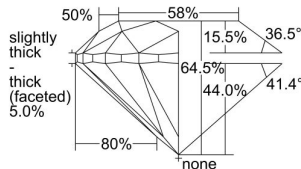

GIA®

FACSIMILE

GIA REPORT 2215278590

Verify this report at GIA.edu

GIA NATURAL DIAMOND DOSSIER®

November 19, 2020
GIA Report Number 2215278590
Shape and Cutting Style ..... Round Brilliant
Measurements ..... 6.05 - 6.07 x 3.91 mm

GRADING RESULTS

Carat Weight ..... 0.91 carat
Color Grade ..... H
Clarity Grade S11
Cut Grade ..... Very Good

ADDITIONAL GRADING INFORMATION

Polish ..... Excellent
Symmetry ..... Excellent
Fluorescence ..... None
Clarity Characteristics ..... Crystal
Inscription(s): GIA 2215278590

PROPORTIONS

Profile to actual proportions