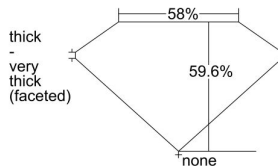

GIA®

FACSIMILE

GIA REPORT 5346336067

Verify this report at GIA.edu

GIA NATURAL DIAMOND DOSSIER®

December 17, 2019
GIA Report Number 5346336067
Shape and Cutting Style ..... Heart Brilliant
Measurements ..... 5.35 x 6.32 x 3.77 mm

GRADING RESULTS

Carat Weight ..... 0.75 carat
Color Grade I
Clarity Grade SI2

ADDITIONAL GRADING INFORMATION

Polish ..... Excellent
Symmetry ..... Very Good
Fluorescence ..... None
Clarity Characteristics..... Feather, Cloud, Crystal, Knot
Inspection(s): GIA 5346336067

PROPORTIONS

Profile not to actual proportions

GRADING SCALES

GIA COLOR SCALE		GIA CLARITY SCALE			
COLORLESS	D	VERY VERY SLIGHTLY INCLUDED	FLAWLESS		
	E		INTERNALLY FLAWLESS		
	F	VERY SLIGHTLY INCLUDED	VVS₁		
	G		VVS₂		
	H		VS₁		
	NEAR COLORLESS	I	SLIGHTLY INCLUDED	VS₂	
		J		SI₁	
		FAINT	K	INCLUDED	SI₂
			L		I₁
			M		I₂
VERTICALLY LIGHT	N	INCLUDED	I₃		
	O				
	P				
	Q				
	R				
LIGHT	S				
	T				
	U				
	V				
	W				
	X				
	Y				
	Z