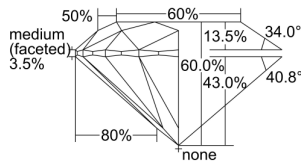

GIA®

FACSIMILE

GIA REPORT 5356539044

Verify this report at GIA.edu

GIA NATURAL DIAMOND DOSSIER®

July 16, 2020
GIA Report Number 5356539044
Shape and Cutting Style ..... Round Brilliant
Measurements ..... 5.16 - 5.19 x 3.11 mm

GRADING RESULTS

Carat Weight ..... 0.51 carat
Color Grade ..... K
Clarity Grade S11
Cut Grade ..... Excellent

ADDITIONAL GRADING INFORMATION

Polish ..... Excellent
Symmetry ..... Excellent
Fluorescence ..... Faint
Clarity Characteristics..... Crystal, Cloud, Feather
Inscription(s): GIA 5356539044

PROPORTIONS

Profile to actual proportions

GRADING SCALES

GIA COLOR SCALE	GIA CLARITY SCALE	GIA CUT SCALE	
D	FLAWLESS	EXCELLENT	
E	INTERNALLY FLAWLESS		
F		VVS₁	VERY GOOD
G	VVS₂		
H	VS₁	GOOD	
I	VS₂		
J	S1₁	FAIR	
K	S1₂		
L	I₁	POOR	
M	I₂		
N	I₃		
O			
P			
Q			
R			
S			
T			
U			
V			
W			
X			
Y			
Z