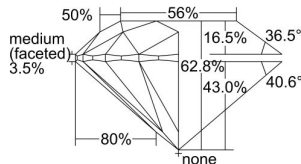

GIA®

FACSIMILE

GIA REPORT 6372396708

Verify this report at GIA.edu

GIA NATURAL DIAMOND DOSSIER®

February 01, 2021
GIA Report Number **6372396708**
Shape and Cutting Style ..... **Round Brilliant**
Measurements ..... **6.14 - 6.18 x 3.87 mm**

GRADING RESULTS

Carat Weight ..... **0.90 carat**
Color Grade ..... **G**
Clarity Grade **I1**
Cut Grade ..... **Excellent**

ADDITIONAL GRADING INFORMATION

Polish ..... **Excellent**
Symmetry ..... **Excellent**
Fluorescence ..... **None**
Clarity Characteristics ..... **Crystal**
Inscription(s): **GIA 6372396708**

PROPORTIONS

Profile to actual proportions

GRADING SCALES

GIA COLOR SCALE	GIA CLARITY SCALE	GIA CUT SCALE	
D	FLAWLESS	EXCELLENT	
E	INTERNALLY FLAWLESS		
F		VVS₁	VERY GOOD
G	VVS₂		
H	VS₁	GOOD	
I	VS₂		
J	SI₁	FAIR	
K	SI₂		
L	I₁	POOR	
M			
N			
O	I₂		
P			
Q			
R	I₃		
S			
T			
U			
V			
W			
X			
Y			
Z