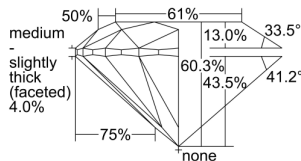

GIA®

FACSIMILE

GIA REPORT 2286126583

Verify this report at GIA.edu

GIA NATURAL DIAMOND DOSSIER®

January 09, 2020
GIA Report Number 2286126583
Shape and Cutting Style ..... Round Brilliant
Measurements ..... 5.15 - 5.17 x 3.11 mm

GRADING RESULTS

Carat Weight ..... 0.51 carat
Color Grade ..... F
Clarity Grade I1
Cut Grade ..... Excellent

ADDITIONAL GRADING INFORMATION

Polish ..... Excellent
Symmetry ..... Excellent
Fluorescence ..... Very Strong Blue
Clarity Characteristics ..... Feather
Inscription(s): GIA 2286126583

PROPORTIONS

Profile to actual proportions

GRADING SCALES

GIA COLOR SCALE	GIA CLARITY SCALE	GIA CUT SCALE	
D	FLAWLESS	EXCELLENT	
E	INTERNALLY FLAWLESS		
F		VVS₁	VERY GOOD
G	VVS₂		
H	VS₁	GOOD	
I	VS₂		
J	SI₁	FAIR	
K	SI₂		
L	I₁	POOR	
M			
N			
O	I₂		
P			
Q			
R	I₃		
S			
T			
U			
V			
W			
X			
Y			
Z