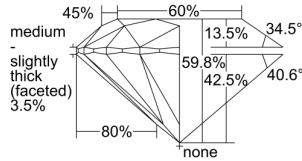

GIA®

FACSIMILE

GIA REPORT

7371061741

Verify this report at GIA.edu

GIA NATURAL DIAMOND DOSSIER®

December 31, 2020
GIA Report Number 7371061741
Shape and Cutting Style ..... Round Brilliant
Measurements ..... 5.45 - 5.46 x 3.26 mm

GRADING RESULTS

Carat Weight ..... 0.60 carat
Color Grade ..... J
Clarity Grade S11
Cut Grade ..... Excellent

ADDITIONAL GRADING INFORMATION

Polish ..... Excellent
Symmetry ..... Excellent
Fluorescence ..... Faint
Clarity Characteristics ..... Crystal, Feather
Inscription(s): GIA 7371061741

PROPORTIONS

Profile to actual proportions

GRADING SCALES

GIA COLOR SCALE

COLORLESS	D
	E
	F
	G
	H
	I
	J
NEAR COLORLESS	K
	L
Faint	M
	N
	O
	P
	Q
Very Light	R
	S
	T
	U
	V
	W
	X
	Y
Light	Z

GIA CLARITY SCALE

FLAWLESS	VERY VERY SLIGHTLY INCLUDED	VS₁	VS₂	SI₁	SI₂	I₁	I₂	I₃			
									VERY SLIGHTLY INCLUDED	SLIGHTLY INCLUDED	INCLUDED

GIA CUT SCALE

EXCELLENT
VERY GOOD
GOOD
FAIR
POOR