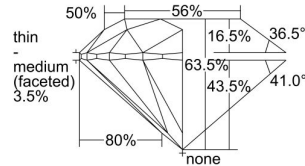

GIA®

FACSIMILE

GIA REPORT 2374400247

Verify this report at GIA.edu

GIA NATURAL DIAMOND DOSSIER®

January 27, 2021
GIA Report Number 2374400247
Shape and Cutting Style ..... Round Brilliant
Measurements ..... 5.98 - 6.02 x 3.81 mm

GRADING RESULTS

Carat Weight ..... 0.84 carat
Color Grade I
Clarity Grade S11
Cut Grade ..... Excellent

ADDITIONAL GRADING INFORMATION

Polish ..... Excellent
Symmetry ..... Excellent
Fluorescence ..... None
Clarity Characteristics..... Crystal, Cloud, Feather
Inscription(s): GIA 2374400247

PROPORTIONS

Profile to actual proportions

GRADING SCALES

GIA COLOR SCALE	GIA CLARITY SCALE	GIA CUT SCALE	
D	FLAWLESS	EXCELLENT	
E	INTERNALLY FLAWLESS		
F		VVS₁	VERY GOOD
G	VVS₂		
H	VS₁	GOOD	
I	VS₂		
J	S1₁	FAIR	
K	S1₂		
L	I₁	POOR	
M	I₂		
N	I₃		
O			
P			
Q			
R			
S			
T			
U			
V			
W			
X			
Y			
Z