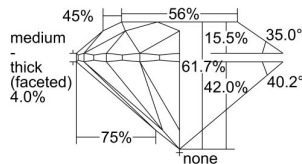

GIA®

FACSIMILE

GIA REPORT 1307825231

Verify this report at GIA.edu

GIA NATURAL DIAMOND DOSSIER®

October 17, 2018
GIA Report Number 1307825231
Shape and Cutting Style ..... Round Brilliant
Measurements ..... 5.63 - 5.69 x 3.49 mm

GRADING RESULTS

Carat Weight ..... 0.70 carat
Color Grade ..... K
Clarity Grade VS1
Cut Grade ..... Very Good

ADDITIONAL GRADING INFORMATION

Polish ..... Excellent
Symmetry ..... Very Good
Fluorescence ..... None
Clarity Characteristics ..... Crystal, Cloud
Inscription(s): GIA 1307825231

PROPORTIONS

Profile to actual proportions

GRADING SCALES

GIA COLOR SCALE	GIA CLARITY SCALE	GIA CUT SCALE	
D	FLAWLESS	EXCELLENT	
E	INTERNALLY FLAWLESS		
F		VVS₁	VERY GOOD
G	VVS₂		
H	VS₁	GOOD	
I	VS₂		
J	SI₁	FAIR	
K	SI₂		
L	I₁	POOR	
M	I₂		
N	I₃		
O			
P			
Q			
R			
S			
T			
U			
V			
W			
X			
Y			
Z