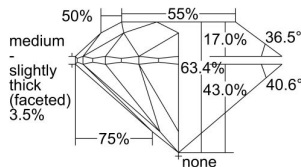

GIA®

FACSIMILE

GIA REPORT 3365523683

Verify this report at GIA.edu

GIA NATURAL DIAMOND DOSSIER®

November 02, 2020
GIA Report Number 3365523683
Shape and Cutting Style ..... Round Brilliant
Measurements ..... 5.31 - 5.37 x 3.38 mm

GRADING RESULTS

Carat Weight ..... 0.60 carat
Color Grade ..... H
Clarity Grade VS1
Cut Grade ..... Excellent

ADDITIONAL GRADING INFORMATION

Polish ..... Excellent
Symmetry ..... Very Good
Fluorescence ..... Faint
Clarity Characteristics ..... Cloud, Needle, Pinpoint
Inscription(s): GIA 3365523683

PROPORTIONS

Profile to actual proportions

GRADING SCALES

GIA COLOR SCALE	GIA CLARITY SCALE	GIA CUT SCALE	
D	FLAWLESS	EXCELLENT	
E	INTERNALLY FLAWLESS		
F		VVS₁	VERY GOOD
G	VVS₂		
H	VS₁	GOOD	
I	VS₂		
J	SI₁	FAIR	
K	SI₂		
L	I₁	POOR	
M	I₂		
N	I₃		
O			
P			
Q			
R			
S			
T			
U			
V			
W			
X			
Y			
Z