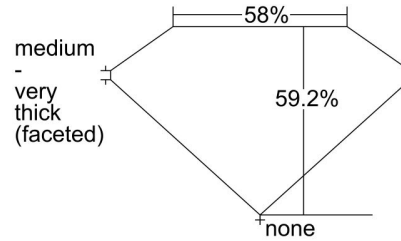

GIA NATURAL DIAMOND GRADING REPORT

February 13, 2020  
 GIA Report Number ..... 1295180242  
 Shape and Cutting Style ..... Heart Brilliant  
 Measurements ..... 10.53 x 11.79 x 6.98 mm

GRADING RESULTS

Carat Weight ..... 5.06 carat  
 Color Grade ..... D  
 Clarity Grade ..... SI2

ADDITIONAL GRADING INFORMATION

Polish ..... Excellent  
 Symmetry ..... Very Good  
 Fluorescence ..... None  
 Inscription(s): GIA 1295180242  
**Comments:** Pinpoints are not shown.

PROPORTIONS

Profile not to actual proportions

CLARITY CHARACTERISTICS

KEY TO SYMBOLS\*

- Crystal
- ◌ Cloud
- ~ Feather
- \\ Needle
- ◡ Indented Natural

\* Red symbols denote internal characteristics (inclusions). Green or black symbols denote external characteristics (blemishes). Diagram is an approximate representation of the diamond, and symbols shown indicate type, position, and approximate size of clarity characteristics. All clarity characteristics may not be shown. Details of finish are not shown.