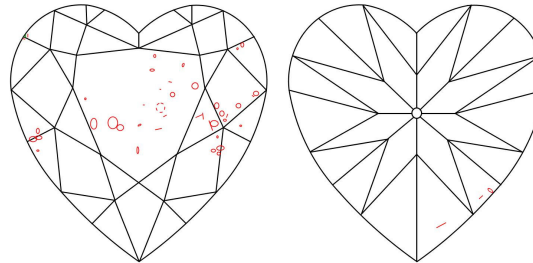

GIA NATURAL DIAMOND GRADING REPORT

February 13, 2020  
 GIA Report Number ..... 1295180242  
 Shape and Cutting Style ..... Heart Brilliant  
 Measurements ..... 10.53 x 11.79 x 6.98 mm

GRADING RESULTS

Carat Weight ..... 5.06 carat  
 Color Grade ..... D  
 Clarity Grade ..... SI2

ADDITIONAL GRADING INFORMATION

Polish ..... Excellent  
 Symmetry ..... Very Good  
 Fluorescence ..... None  
 Inscription(s): GIA 1295180242  
**Comments:** Pinpoints are not shown.

PROPORTIONS

Profile not to actual proportions

CLARITY CHARACTERISTICS

KEY TO SYMBOLS\*

- Crystal
- ◌ Cloud
- ~ Feather
- \\ Needle
- ◡ Indented Natural

\* Red symbols denote internal characteristics (inclusions). Green or black symbols denote external characteristics (blemishes). Diagram is an approximate representation of the diamond, and symbols shown indicate type, position, and approximate size of clarity characteristics. All clarity characteristics may not be shown. Details of finish are not shown.