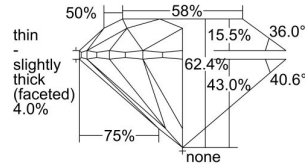

GIA®

FACSIMILE

GIA REPORT 5376345418

Verify this report at GIA.edu

GIA NATURAL DIAMOND DOSSIER®

January 21, 2021
GIA Report Number 5376345418
Shape and Cutting Style ..... Round Brilliant
Measurements ..... 5.61 - 5.64 x 3.51 mm

GRADING RESULTS

Carat Weight ..... 0.70 carat
Color Grade ..... F
Clarity Grade S11
Cut Grade ..... Excellent

ADDITIONAL GRADING INFORMATION

Polish ..... Excellent
Symmetry ..... Excellent
Fluorescence ..... Faint
Clarity Characteristics ..... Crystal, Feather
Inscription(s): GIA 5376345418

PROPORTIONS

Profile to actual proportions

GRADING SCALES

GIA COLOR SCALE	GIA CLARITY SCALE	GIA CUT SCALE	
D	FLAWLESS	EXCELLENT	
E	INTERNALLY FLAWLESS		
F		VVS₁	VERY GOOD
G	VVS₂		
H	VS₁	GOOD	
I	VS₂		
J	S1₁	FAIR	
K	S1₂		
L	I₁	POOR	
M	I₂		
N	I₃		
O			
P			
Q			
R			
S			
T			
U			
V			
W			
X			
Y			
Z