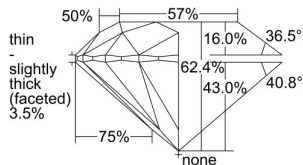

GIA®

FACSIMILE

GIA REPORT 6325533634

Verify this report at GIA.edu

GIA NATURAL DIAMOND DOSSIER®

January 02, 2021
GIA Report Number 6325533634
Shape and Cutting Style ..... Round Brilliant
Measurements ..... 5.05 - 5.08 x 3.16 mm

GRADING RESULTS

Carat Weight ..... 0.50 carat
Color Grade ..... F
Clarity Grade I1
Cut Grade ..... Excellent

ADDITIONAL GRADING INFORMATION

Polish ..... Very Good
Symmetry ..... Excellent
Fluorescence ..... Medium Blue
Clarity Characteristics ..... Crystal
Inscription(s): GIA 6325533634

PROPORTIONS

Profile to actual proportions

GRADING SCALES

GIA COLOR SCALE	GIA CLARITY SCALE	GIA CUT SCALE
COLOURLESS	FLAWLESS	EXCELLENT
D	INTERNALLY FLAWLESS	
E	VVS₁	VERY GOOD
F		
G	VS₁	GOOD
H		
I	SI₁	FAIR
J		
K	I₁	POOR
L		
M	I₂	
N		
O	I₃	
P		
Q		
R		
S		
T		
U		
V		
W		
X		
Y		
Z