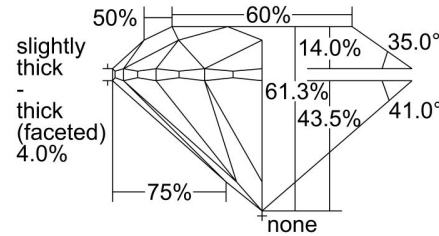

### GRADING RESULTS

Carat Weight ..... 1.00 carat

Color Grade ..... G

Clarity Grade ..... I1

Cut Grade ..... Very Good

### PROPORTIONS

Profile to actual proportions

### CLARITY CHARACTERISTICS

#### KEY TO SYMBOLS\*

-  Twinning Wisp
-  Crystal
-  Needle

\* Red symbols denote internal characteristics (inclusions). Green or black symbols denote external characteristics (blemishes). Diagram is an approximate representation of the diamond, and symbols shown indicate type, position, and approximate size of clarity characteristics. All clarity characteristics may not be shown. Details of finish are not shown.