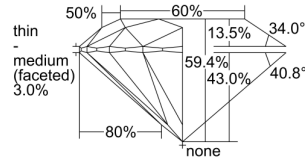

GIA®

FACSIMILE

GIA REPORT

7363917521

Verify this report at GIA.edu

GIA NATURAL DIAMOND DOSSIER®

December 15, 2020
GIA Report Number 7363917521
Shape and Cutting Style ..... Round Brilliant
Measurements ..... 4.49 - 4.50 x 2.67 mm

GRADING RESULTS

Carat Weight ..... 0.32 carat
Color Grade I
Clarity Grade I2
Cut Grade ..... Excellent

ADDITIONAL GRADING INFORMATION

Polish ..... Excellent
Symmetry ..... Excellent
Fluorescence ..... None
Clarity Characteristics ..... Crystal
Inscription(s): GIA 7363917521

PROPORTIONS

GRADING SCALES

GIA COLOR SCALE	GIA CLARITY SCALE	GIA CUT SCALE	
D	FLAWLESS	EXCELLENT	
E	INTERNALLY FLAWLESS		
F		VVS₁	VERY GOOD
G	VVS₂		
H	VS₁	GOOD	
I	VS₂		
J	SI₁	FAIR	
K	SI₂		
L	I₁	POOR	
M	I₂		
N	I₃		
O			
P			
Q			
R			
S			
T			
U			
V			
W			
X			
Y			
Z