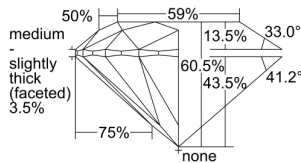

GIA®

FACSIMILE

GIA REPORT 2377351609

Verify this report at GIA.edu

GIA NATURAL DIAMOND DOSSIER®

January 25, 2021
GIA Report Number 2377351609
Shape and Cutting Style ..... Round Brilliant
Measurements ..... 4.07 - 4.09 x 2.47 mm

GRADING RESULTS

Carat Weight ..... 0.25 carat
Color Grade ..... E
Clarity Grade VS2
Cut Grade ..... Excellent

ADDITIONAL GRADING INFORMATION

Polish ..... Excellent
Symmetry ..... Excellent
Fluorescence ..... None
Clarity Characteristics ..... Cloud
Inscription(s): GIA 2377351609

PROPORTIONS

Profile to actual proportions

GRADING SCALES

GIA COLOR SCALE	GIA CLARITY SCALE	GIA CUT SCALE
D	FLAWLESS	EXCELLENT
E	INTERNALLY FLAWLESS	
F	VVS₁	VERY GOOD
G		
H	VS₁	GOOD
I		
J	VS₂	FAIR
K		
L	SI₁	POOR
M		
N	I₁	
O		
P	I₂	
Q		
R	I₃	
S		
T		
U		
V		
W		
X		
Y		
Z