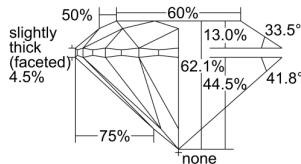

GIA®

FACSIMILE

GIA NATURAL DIAMOND DOSSIER®

January 30, 2021
GIA Report Number 2374449971
Shape and Cutting Style ..... Round Brilliant
Measurements ..... 5.37 - 5.41 x 3.35 mm

GRADING RESULTS

Carat Weight ..... 0.60 carat
Color Grade ..... D
Clarity Grade VVS1
Cut Grade ..... Excellent

ADDITIONAL GRADING INFORMATION

Polish ..... Excellent
Symmetry ..... Excellent
Fluorescence ..... None
Clarity Characteristics ..... Pinpoint
Inscription(s): GIA 2374449971

GIA REPORT 2374449971

Verify this report at GIA.edu

PROPORTIONS

Profile to actual proportions