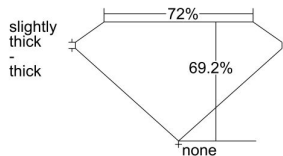

GIA®

FACSIMILE

GIA REPORT 6345640563

Verify this report at GIA.edu

GIA NATURAL DIAMOND DOSSIER®

January 20, 2020
GIA Report Number 6345640563
Shape and Cutting Style ..... Square Modified Brilliant
Measurements ..... 4.54 x 4.46 x 3.09 mm

GRADING RESULTS

Carat Weight ..... 0.50 carat
Color Grade ..... D
Clarity Grade S11

ADDITIONAL GRADING INFORMATION

Polish ..... Excellent
Symmetry ..... Very Good
Fluorescence ..... None
Clarity Characteristics ..... Knot
Inscription(s): GIA 6345640563

PROPORTIONS

Profile not to actual proportions

GRADING SCALES

GIA COLOR SCALE		GIA CLARITY SCALE			
COLORLESS	D	VERY VERY SLIGHTLY INCLUDED	FLAWLESS		
	E		INTERNALLY FLAWLESS		
	F		VVS₁		
	NEAR COLORLESS	G	VERY SLIGHTLY INCLUDED	VVS₂	
		H		VS₁	
		FAINT	I	SLIGHTLY INCLUDED	VS₂
			J		S1₁
			K	INCLUDED	S1₂
	VERY LIGHT	L	I₁		
		M	I₂		
LIGHT	N	INCLUDED	I₃		
	O				
	P				
	Q				
	R