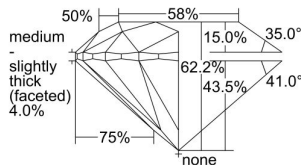

GIA®

FACSIMILE

GIA REPORT 2378397086

Verify this report at GIA.edu

GIA NATURAL DIAMOND DOSSIER®

January 27, 2021
GIA Report Number 2378397086
Shape and Cutting Style ..... Round Brilliant
Measurements ..... 5.23 - 5.25 x 3.26 mm

GRADING RESULTS

Carat Weight ..... 0.55 carat
Color Grade ..... J
Clarity Grade S11
Cut Grade ..... Excellent

ADDITIONAL GRADING INFORMATION

Polish ..... Excellent
Symmetry ..... Excellent
Fluorescence ..... None
Clarity Characteristics ..... Crystal
Inscription(s): GIA 2378397086

PROPORTIONS

Profile to actual proportions

GRADING SCALES

GIA COLOR SCALE	GIA CLARITY SCALE	GIA CUT SCALE	
D	FLAWLESS	EXCELLENT	
E	INTERNALLY FLAWLESS		
F		VVS₁	VERY GOOD
G	VVS₂		
H	VS₁	GOOD	
I	VS₂		
J	S1₁	FAIR	
K	S1₂		
L	I₁	POOR	
M	I₂		
N	I₃		
O			
P			
Q			
R			
S			
T			
U			
V			
W			
X			
Y			
Z