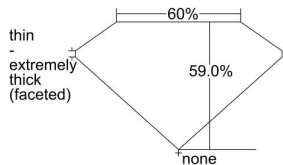

GIA®

FACSIMILE

GIA REPORT 6365591798

Verify this report at GIA.edu

GIA NATURAL DIAMOND DOSSIER®

November 11, 2020
GIA Report Number 6365591798
Shape and Cutting Style ..... Heart Brilliant
Measurements ..... 5.77 x 6.74 x 3.97 mm

GRADING RESULTS

Carat Weight ..... 0.90 carat
Color Grade ..... E
Clarity Grade SI2

ADDITIONAL GRADING INFORMATION

Polish ..... Excellent
Symmetry ..... Very Good
Fluorescence ..... None
Clarity Characteristics ..... Crystal, Cloud, Chip
Inscription(s): GIA 6365591798

PROPORTIONS

Profile not to actual proportions

GRADING SCALES

GIA COLOR SCALE		GIA CLARITY SCALE			
COLORLESS	D	VERY VERY SLIGHTLY INCLUDED	FLAWLESS		
	E		INTERNALLY FLAWLESS		
	F		VVS₁		
	G		VVS₂		
	NEAR COLORLESS	H	VERY SLIGHTLY INCLUDED	VS₁	
		I		VS₂	
		FAINT	J	SLIGHTLY INCLUDED	SI₁
			K		SI₂
	L		I₁		
	M		I₂		
N	I₃				
O					
VERT LIGHT	P	INCLUDED			
	Q				
	R				
	S				
	T				
	U				
	V				
LIGHT	W				
	X				
	Y				
	Z