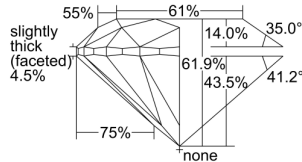

GIA®

FACSIMILE

GIA REPORT 6352370074

Verify this report at GIA.edu

GIA NATURAL DIAMOND DOSSIER®

August 11, 2020
GIA Report Number 6352370074
Shape and Cutting Style ..... Round Brilliant
Measurements ..... 5.89 - 5.93 x 3.65 mm

GRADING RESULTS

Carat Weight ..... 0.80 carat
Color Grade ..... E
Clarity Grade S11
Cut Grade ..... Excellent

ADDITIONAL GRADING INFORMATION

Polish ..... Excellent
Symmetry ..... Excellent
Fluorescence ..... Faint
Clarity Characteristics..... Crystal, Feather, Cloud
Inscription(s): GIA 6352370074

PROPORTIONS

Profile to actual proportions

GRADING SCALES

GIA COLOR SCALE	GIA CLARITY SCALE	GIA CUT SCALE	
D	FLAWLESS	EXCELLENT	
E	INTERNALLY FLAWLESS		
F		VVS₁	VERY GOOD
G	VVS₂		
H	VS₁	GOOD	
I	VS₂		
J	S1₁	FAIR	
K	S1₂		
L	I₁	POOR	
M	I₂		
N	I₃		
O			
P			
Q			
R			
S			
T			
U			
V			
W			
X			
Y			
Z