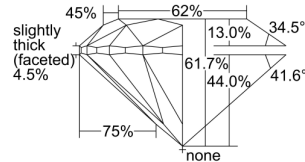

GIA®

FACSIMILE

GIA REPORT 1375033598

Verify this report at GIA.edu

GIA NATURAL DIAMOND DOSSIER®

December 22, 2020
GIA Report Number 1375033598
Shape and Cutting Style ..... Round Brilliant
Measurements ..... 5.14 - 5.16 x 3.17 mm

GRADING RESULTS

Carat Weight ..... 0.52 carat
Color Grade ..... G
Clarity Grade S11
Cut Grade ..... Excellent

ADDITIONAL GRADING INFORMATION

Polish ..... Excellent
Symmetry ..... Excellent
Fluorescence ..... None
Clarity Characteristics ..... Crystal, Cloud
Inscription(s): GIA 1375033598

PROPORTIONS

Profile to actual proportions