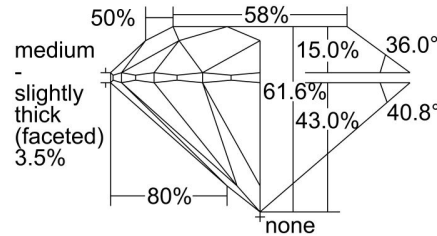

GIA NATURAL DIAMOND GRADING REPORT

October 25, 2019  
 GIA Report Number ..... 1335994907  
 Shape and Cutting Style ..... Round Brilliant  
 Measurements ..... 7.64 - 7.66 x 4.71 mm

GRADING RESULTS

Carat Weight ..... 1.70 carat  
 Color Grade ..... F  
 Clarity Grade ..... SI1  
 Cut Grade ..... Excellent

PROPORTIONS

Profile to actual proportions

CLARITY CHARACTERISTICS

KEY TO SYMBOLS\*

-  Cloud
-  Crystal
-  Feather
-  Cavity
-  Needle

\* Red symbols denote internal characteristics (inclusions). Green or black symbols denote external characteristics (blemishes). Diagram is an approximate representation of the diamond, and symbols shown indicate type, position, and approximate size of clarity characteristics. All clarity characteristics may not be shown. Details of finish are not shown.