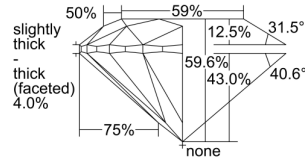

GIA®

FACSIMILE

GIA REPORT 1365522641

Verify this report at GIA.edu

GIA NATURAL DIAMOND DOSSIER®

December 01, 2020
GIA Report Number 1365522641
Shape and Cutting Style ..... Round Brilliant
Measurements ..... 5.42 - 5.49 x 3.25 mm

GRADING RESULTS

Carat Weight ..... 0.60 carat
Color Grade ..... K
Clarity Grade VS2
Cut Grade ..... Very Good

ADDITIONAL GRADING INFORMATION

Polish ..... Excellent
Symmetry ..... Good
Fluorescence ..... Medium Blue
Clarity Characteristics ..... Cloud, Crystal
Inscription(s): GIA 1365522641

PROPORTIONS

Profile to actual proportions

GRADING SCALES

GIA COLOR SCALE	GIA CLARITY SCALE	GIA CUT SCALE	
D	FLAWLESS	EXCELLENT	
E	INTERNALLY FLAWLESS		
F		VVS₁	VERY GOOD
G	VVS₂		
H	VS₁	GOOD	
I	VS₂		
J	SI₁	FAIR	
K	SI₂		
L	I₁	POOR	
M	I₂		
N	I₃		
O			
P			
Q			
R			
S			
T			
U			
V			
W			
X			
Y			
Z