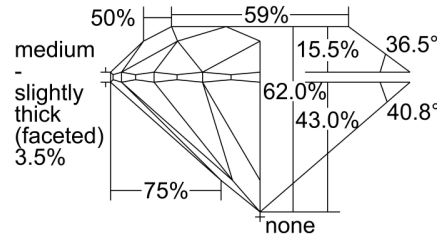

GIA NATURAL DIAMOND GRADING REPORT

December 11, 2020
 GIA Report Number 7361834738
 Shape and Cutting Style Round Brilliant
 Measurements 6.97 - 7.02 x 4.34 mm

GRADING RESULTS

Carat Weight 1.32 carat
 Color Grade K
 Clarity Grade SI2
 Cut Grade Excellent

PROPORTIONS

Profile to actual proportions

CLARITY CHARACTERISTICS

KEY TO SYMBOLS*

-  Twinning Wisp
-  Crystal
-  Cloud
-  Feather
-  Needle

* Red symbols denote internal characteristics (inclusions). Green or black symbols denote external characteristics (blemishes). Diagram is an approximate representation of the diamond, and symbols shown indicate type, position, and approximate size of clarity characteristics. All clarity characteristics may not be shown. Details of finish are not shown.