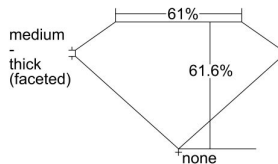

GIA®

FACSIMILE

GIA REPORT 2368368421

Verify this report at GIA.edu

GIA NATURAL DIAMOND DOSSIER®

October 23, 2020
GIA Report Number 2368368421
Shape and Cutting Style ..... Oval Brilliant
Measurements ..... 7.45 x 5.56 x 3.42 mm

GRADING RESULTS

Carat Weight ..... 0.90 carat
Color Grade ..... G
Clarity Grade SI2

ADDITIONAL GRADING INFORMATION

Polish ..... Excellent
Symmetry ..... Very Good
Fluorescence ..... None
Clarity Characteristics ..... Crystal
Inscription(s): GIA 2368368421

PROPORTIONS

Profile not to actual proportions

GRADING SCALES

GIA COLOR SCALE		GIA CLARITY SCALE			
COLORLESS	D	VERY VERY SLIGHTLY INCLUDED	FLAWLESS		
	E		INTERNALLY FLAWLESS		
	F		VVS₁		
	G		VVS₂		
	NEAR COLORLESS	H	VERY SLIGHTLY INCLUDED	VS₁	
		I		VS₂	
		FAINT	J	SLIGHTLY INCLUDED	SI₁
			K		SI₂
	L		INCLUDED		I₁
	M			I₂	
N	I₃				
VERT LIGHT	O				
	P				
	Q				
	R				
	LIGHT	S			
		T			
U					
V					
	W				
	X				
	Y				
	Z