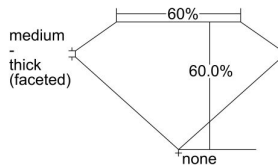

GIA®

FACSIMILE

GIA REPORT 2215296181

Verify this report at GIA.edu

GIA NATURAL DIAMOND DOSSIER®

November 23, 2020
GIA Report Number 2215296181
Shape and Cutting Style ..... Oval Brilliant
Measurements ..... 7.10 x 5.23 x 3.14 mm

GRADING RESULTS

Carat Weight ..... 0.75 carat
Color Grade ..... G
Clarity Grade VS1

ADDITIONAL GRADING INFORMATION

Polish ..... Excellent
Symmetry ..... Good
Fluorescence ..... None
Clarity Characteristics..... Crystal, Pinpoint
Inscription(s): GIA 2215296181

PROPORTIONS

Profile not to actual proportions

GRADING SCALES

GIA COLOR SCALE		GIA CLARITY SCALE	
COLORLESS	D	VERY VERY SLIGHTLY INCLUDED	FLAWLESS
	E		INTERNALLY FLAWLESS
	F		VVS₁
	G		VVS₂
	H		VS₁
	I		VS₂
	J		SI₁
	K		SI₂
	L		I₁
	M		I₂
NEAR COLORLESS	N	SLIGHTLY INCLUDED	I₃
	O		
	P		
	Q		
FAINT	R		
	S		
	T		
	U		
VERT LIGHT	V		
	W		
	X		
	Y		
LIGHT	Z