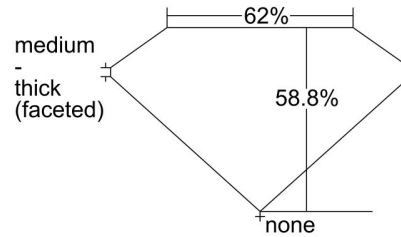

GIA NATURAL DIAMOND GRADING REPORT

September 18, 2020

GIA Report Number 2215147387

Shape and Cutting Style Pear Brilliant

Measurements 8.66 x 5.70 x 3.35 mm

GRADING RESULTS

Carat Weight 1.00 carat

Color Grade H

PROPORTIONS

Profile not to actual proportions

CLARITY CHARACTERISTICS

KEY TO SYMBOLS*

- Crystal
- ∖ Needle
- ∩ Feather
- ☉ Cloud
- ⊖ Knot

* Red symbols denote internal characteristics (inclusions). Green or black symbols denote external characteristics (blemishes). Diagram is an approximate representation of the diamond, and symbols shown indicate type, position, and approximate size of clarity characteristics. All clarity characteristics may not be shown. Details of finish are not shown.