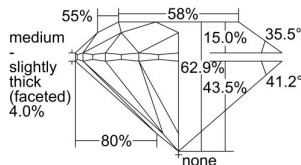

GIA®

FACSIMILE

GIA REPORT 1378003633

Verify this report at GIA.edu

GIA NATURAL DIAMOND DOSSIER®

December 18, 2020
GIA Report Number 1378003633
Shape and Cutting Style ..... Round Brilliant
Measurements ..... 6.10 - 6.14 x 3.85 mm

GRADING RESULTS

Carat Weight ..... 0.90 carat
Color Grade ..... K
Clarity Grade SI2
Cut Grade ..... Excellent

ADDITIONAL GRADING INFORMATION

Polish ..... Excellent
Symmetry ..... Excellent
Fluorescence ..... Faint
Clarity Characteristics ..... Cloud
Inscription(s): GIA 1378003633

PROPORTIONS

Profile to actual proportions

GRADING SCALES

GIA COLOR SCALE

COLORED	D
	E
	F
	G
	H
	I
	J
NEAR COLORLESS	K
	L
	M
	N
	O
	P
	Q
	R
	S
	T
	U
	V
	W
	X
	Y
LIGHT	Z

GIA CLARITY SCALE

GIA CUT SCALE

EXCELLENT
VERY GOOD
GOOD
FAIR
POOR