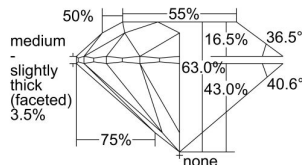

GIA®

FACSIMILE

GIA REPORT 1363173179

Verify this report at GIA.edu

GIA NATURAL DIAMOND DOSSIER®

October 12, 2020
GIA Report Number 1363173179
Shape and Cutting Style ..... Round Brilliant
Measurements ..... 5.35 - 5.38 x 3.38 mm

GRADING RESULTS

Carat Weight ..... 0.60 carat
Color Grade L
Clarity Grade S11
Cut Grade ..... Excellent

ADDITIONAL GRADING INFORMATION

Polish ..... Excellent
Symmetry ..... Excellent
Fluorescence ..... Faint
Clarity Characteristics..... Crystal, Feather, Cloud
Inscription(s): GIA 1363173179

PROPORTIONS

Profile to actual proportions

GRADING SCALES

GIA COLOR SCALE	GIA CLARITY SCALE	GIA CUT SCALE	
D	FLAWLESS	EXCELLENT	
E	INTERNALLY FLAWLESS		
F		VVS₁	VERY GOOD
G	VVS₂		
H	VS₁	GOOD	
I	VS₂		
J	S1₁	FAIR	
K	S1₂		
L	I₁	POOR	
M	I₂		
N	I₃		
O			
P			
Q			
R			
S			
T			
U			
V			
W			
X			
Y			
Z