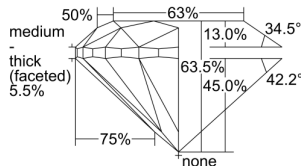

GIA®

FACSIMILE

GIA REPORT 5346697946

Verify this report at GIA.edu

GIA NATURAL DIAMOND DOSSIER®

January 24, 2020
GIA Report Number 5346697946
Shape and Cutting Style ..... Round Brilliant
Measurements ..... 5.55 - 5.59 x 3.54 mm

GRADING RESULTS

Carat Weight ..... 0.70 carat
Color Grade L
Clarity Grade SI2
Cut Grade ..... Very Good

ADDITIONAL GRADING INFORMATION

Polish ..... Excellent
Symmetry ..... Excellent
Fluorescence ..... Medium Blue
Clarity Characteristics ..... Crystal
Inscription(s): GIA 5346697946

PROPORTIONS

Profile to actual proportions

GRADING SCALES

GIA COLOR SCALE	GIA CLARITY SCALE	GIA CUT SCALE
COLOURLESS	FLAWLESS	EXCELLENT
D	INTERNALLY FLAWLESS	
E	VVS₁	VERY GOOD
F		
G	VS₁	GOOD
H		
I	SI₁	FAIR
J		
K	I₁	POOR
L		
M	I₂	
N	I₃	
O		
P		
Q		
R		
S		
T		
U		
V		
W		
X		
Y		
Z