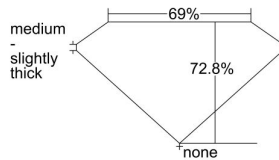

GIA®

FACSIMILE

GIA REPORT

7366582302

Verify this report at GIA.edu

GIA NATURAL DIAMOND DOSSIER®

November 07, 2020
GIA Report Number 7366582302
Shape and Cutting Style ..... Square Modified Brilliant
Measurements ..... 4.48 x 4.33 x 3.15 mm

GRADING RESULTS

Carat Weight ..... 0.50 carat
Color Grade ..... E
Clarity Grade SI1

ADDITIONAL GRADING INFORMATION

Polish ..... Excellent
Symmetry ..... Very Good
Fluorescence ..... None
Clarity Characteristics..... Cloud, Crystal, Feather
Inscription(s): GIA 7366582302

PROPORTIONS

Profile not to actual proportions

GRADING SCALES

GIA COLOR SCALE		GIA CLARITY SCALE			
COLORLESS	D	VERY VERY SLIGHTLY INCLUDED	FLAWLESS		
	E		INTERNALLY FLAWLESS		
	F	VERY SLIGHTLY INCLUDED	VVS₁		
	G		VVS₂		
	H		VS₁		
	NEAR COLORLESS	I	SLIGHTLY INCLUDED	VS₂	
		J		SI₁	
		FAINT	K	INCLUDED	SI₂
			L		I₁
			M		I₂
VERT LIGHT	N	INCLUDED	I₃		
	O				
	P				
	Q				
	R				
LIGHT	S				
	T				
	U				
	V				
	W				
	X				
	Y				
	Z