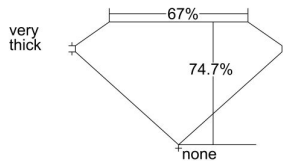

GIA®

FACSIMILE

GIA REPORT 6372292093

Verify this report at GIA.edu

GIA NATURAL DIAMOND DOSSIER®

January 18, 2021
GIA Report Number 6372292093
Shape and Cutting Style ..... Square Modified Brilliant
Measurements ..... 4.91 x 4.75 x 3.55 mm

GRADING RESULTS

Carat Weight ..... 0.71 carat
Color Grade ..... G
Clarity Grade SI1

ADDITIONAL GRADING INFORMATION

Polish ..... Very Good
Symmetry ..... Very Good
Fluorescence ..... Faint
Clarity Characteristics..... Crystal, Cloud, Feather
Inscription(s): GIA 6372292093

PROPORTIONS

Profile not to actual proportions

GRADING SCALES

GIA COLOR SCALE		GIA CLARITY SCALE			
COLORLESS	D	VERY VERY SLIGHTLY INCLUDED	FLAWLESS		
	E		INTERNALLY FLAWLESS		
	F		VVS₁		
	NEAR COLORLESS	G	VVS₂		
		H	VERY SLIGHTLY INCLUDED	VS₁	
		I		VS₂	
		FAINT	J	SLIGHTLY INCLUDED	SI₁
	K		SI₂		
	L		INCLUDED		I₁
	M			I₂	
N	I₃				
VERT LIGHT	O				
	P				
	Q				
	R				
	S				
	T				
	LIGHT	U			
V					
W					
X					
	Y				
	Z